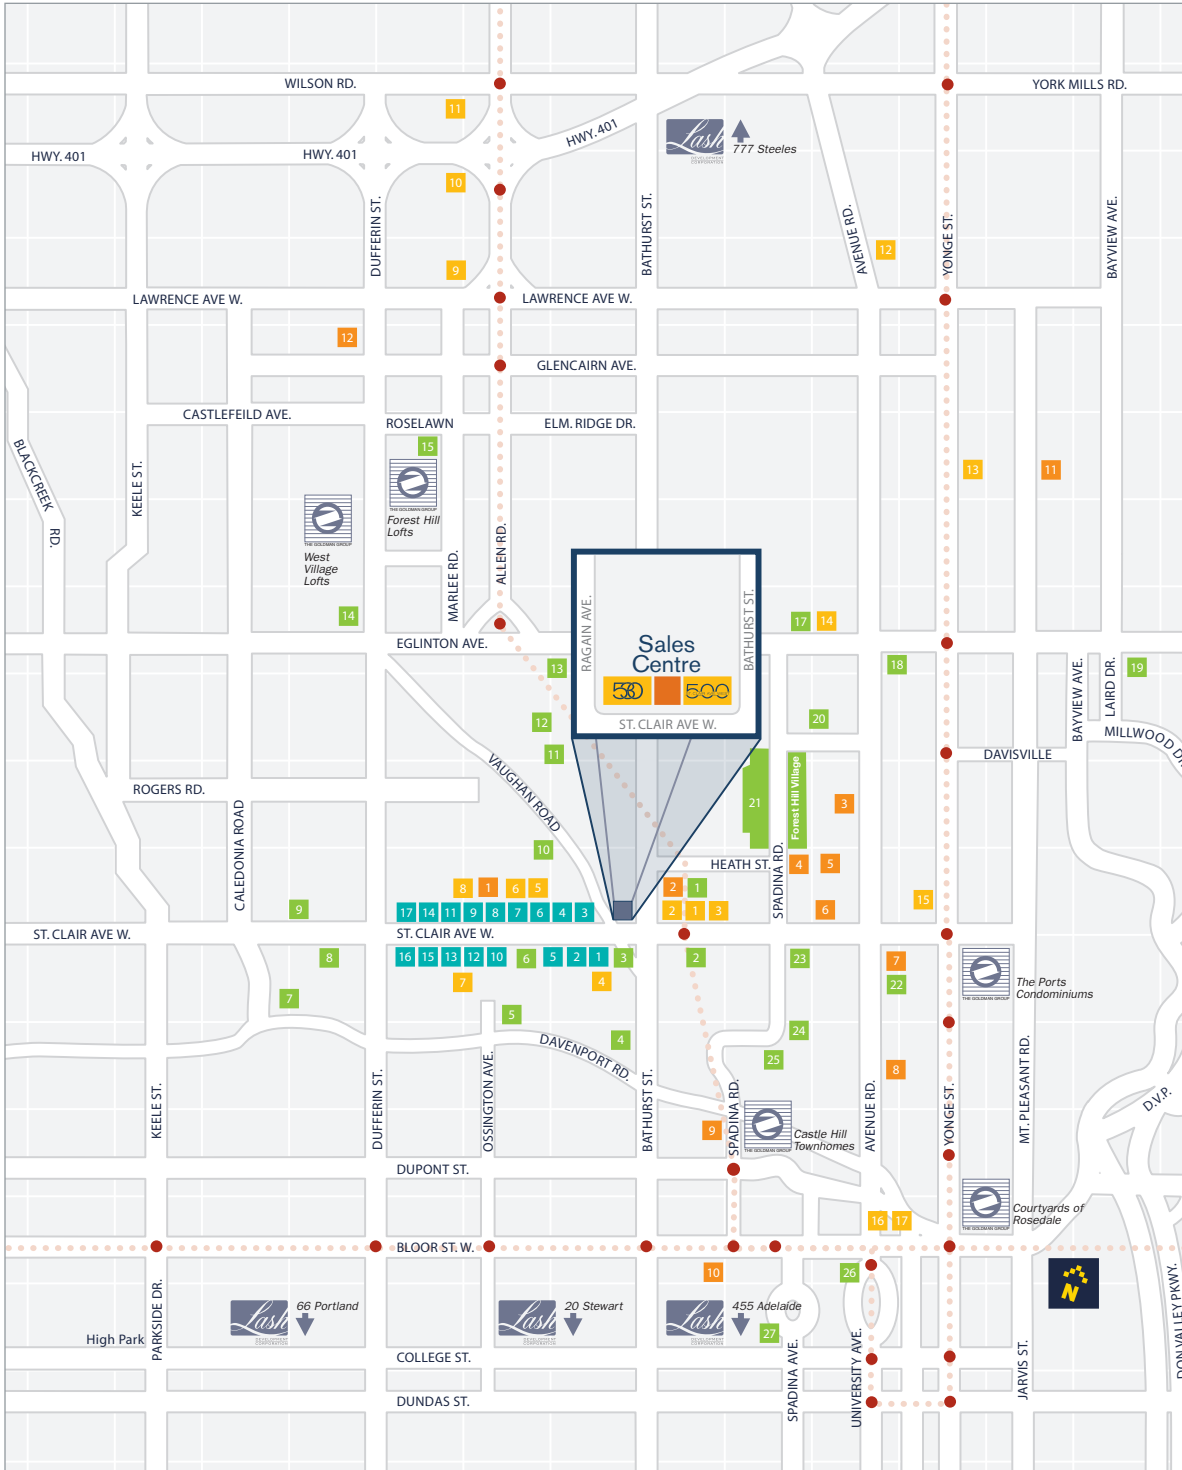

FIVETHIRTY
ST. CLAIR AVE. WEST CONDOMINIUMS

Area Amenities

LEDGEND

RESTAURANTS

1. Eastern Twist
2. El Fogón
3. Thai
4. Barrio Fiesta
5. El Rincon
6. Vannis Ristorante
7. The Rushton
8. Filippo's
9. Nama Sushi
10. Ferro
11. Zemra
12. Han's Wok Restaurant
13. Pho St. Clair
14. Da Gianni & Maria Trattoria
15. Sushi Sugar
16. D-Ganz
17. Atlas One

SERVICES & PARKS

1. St. Clair West Subway Station
2. Wells Hill Park
3. St. Clair West/Bathurst Streetcar Stop
4. Wychwood Park
5. Hillcrest Park
6. Wychwood Barns
7. Earls court Park
8. Joseph Pincininni Rec. Centre
9. Corso Italia
10. Humewood Park
11. Cedarvale Park
12. Philip White Arena
13. Forest Hill Animal Clinic
14. York Eglinton B.I.A.
15. Walker Saunders Park
16. Memorial Park
17. Fire Station
18. Police Station
19. Leaside Park and Jockey Club
20. Larratt Parkette
21. Forest Hill Village
22. Avenue Road Arts School
23. Winston Churchill Park
24. Spadina House
25. Casa Loma
26. ROM
27. China Town

SHOPPING

1. Loblaws
2. Joe Fresh
3. LCBO
4. Shoppers Drug Mart
5. World Class Bakers
6. Pain Perdu
7. Variety Flowers
8. Blockbuster
9. Lawrence Square
10. Yorkdale Shopping Mall
11. Home Depot
12. Pusateri's Fine Foods
13. Sporting Life
14. Eglinton Theatre
15. Fiorio Hair Salon
16. Pusateri's Fine Foods
17. Whole Foods

SCHOOLS & CHURCHES

1. Oakwood Collegiate
2. St. Michael's College School
3. Grace Church
4. The Bishop Strachan School
5. Upper Canada College
6. Timothy Eaton Church
7. De La Salle College
8. Anglican Parish Church
9. George Brown College
10. First Narayever Synagogue
11. Blythwood Public School
12. St. Charles R.C. Church